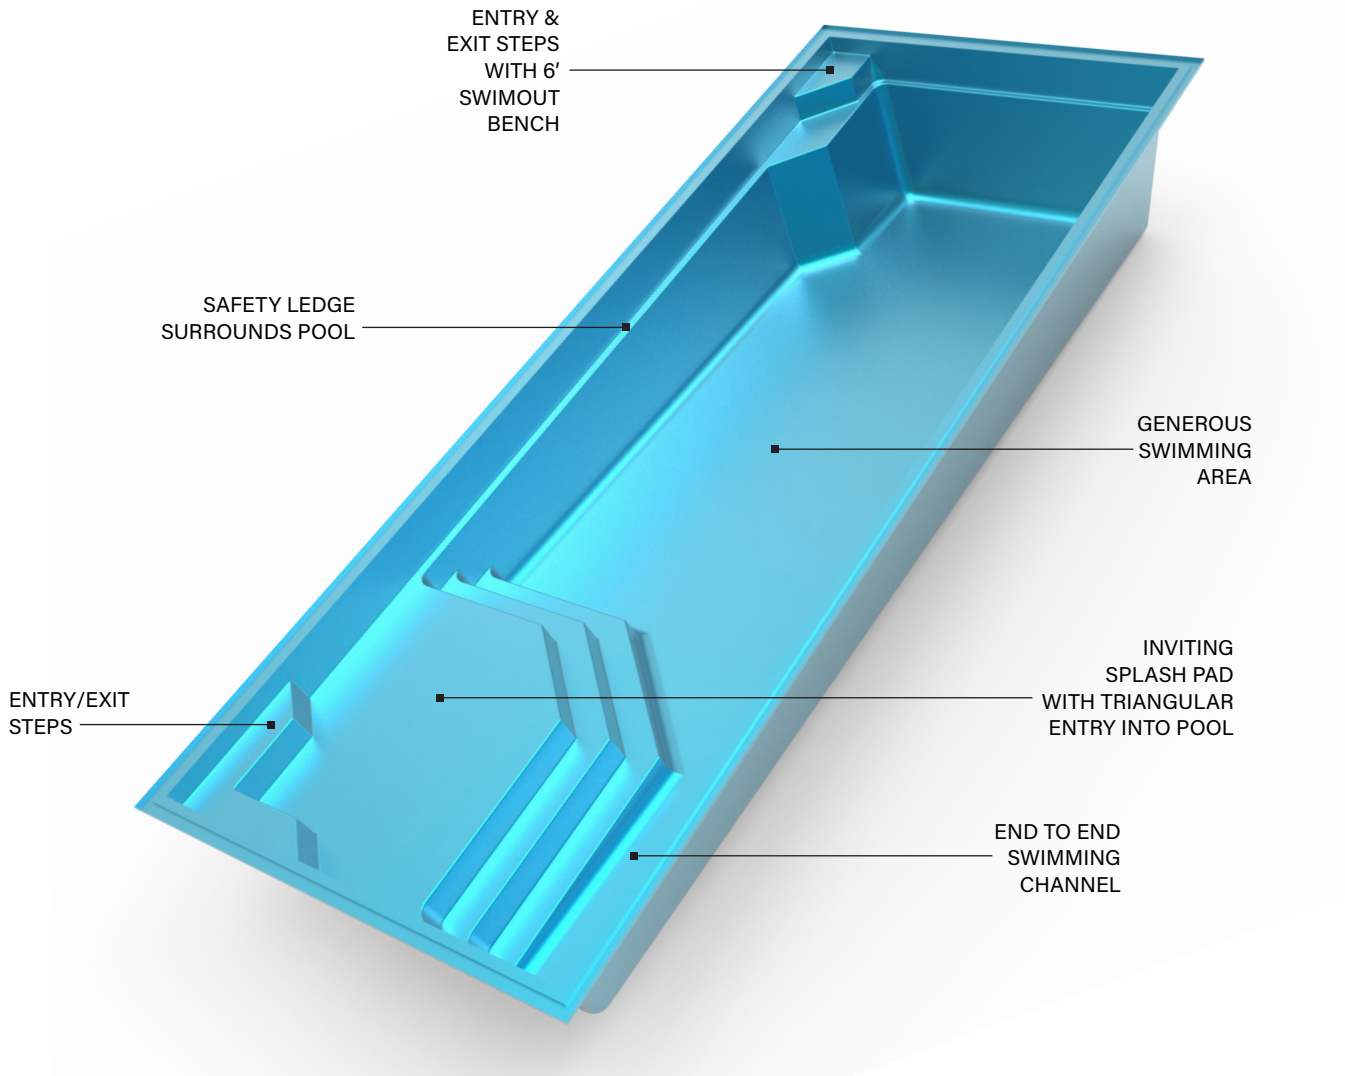

AVIVA POOLS™

THE VOGUE COLLECTION

MODEL	LENGTH	WIDTH	SHALLOW	DEEP
V40	40' 0"	15' 5"	4' 0"	6' 6"
V35	35' 0"	15' 5"	4' 0"	6' 3"
V30	30' 0"	15' 5"	4' 0"	6' 0"

- Lifetime Structural Warranty
- Lifetime Structural Osmosis Warranty
- 10 Year Gelcoat Surface Warranty
- Generous swim area
- Open swimming channel
- Large splash pad
- Easy installation and maintenance